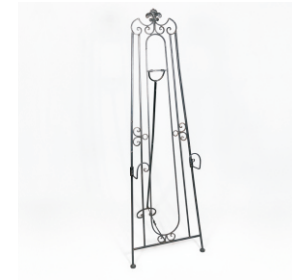

Rustic Metal Stand
Quantity: 1
Measurements: